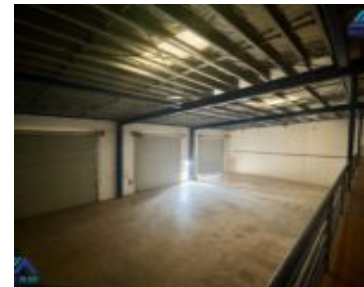

Imam Ali

- Warehouse
- For Rent
- Available

Basics

Property ID: W 100

Rent Period: per month

Status: Available

Category: For Rent

Type: Warehouse

Area sqm: 340

Call us now

Phone: +6799996786

Email: info@blueray.com.fj

Address: Allmake Complex, Nasinu, Fiji