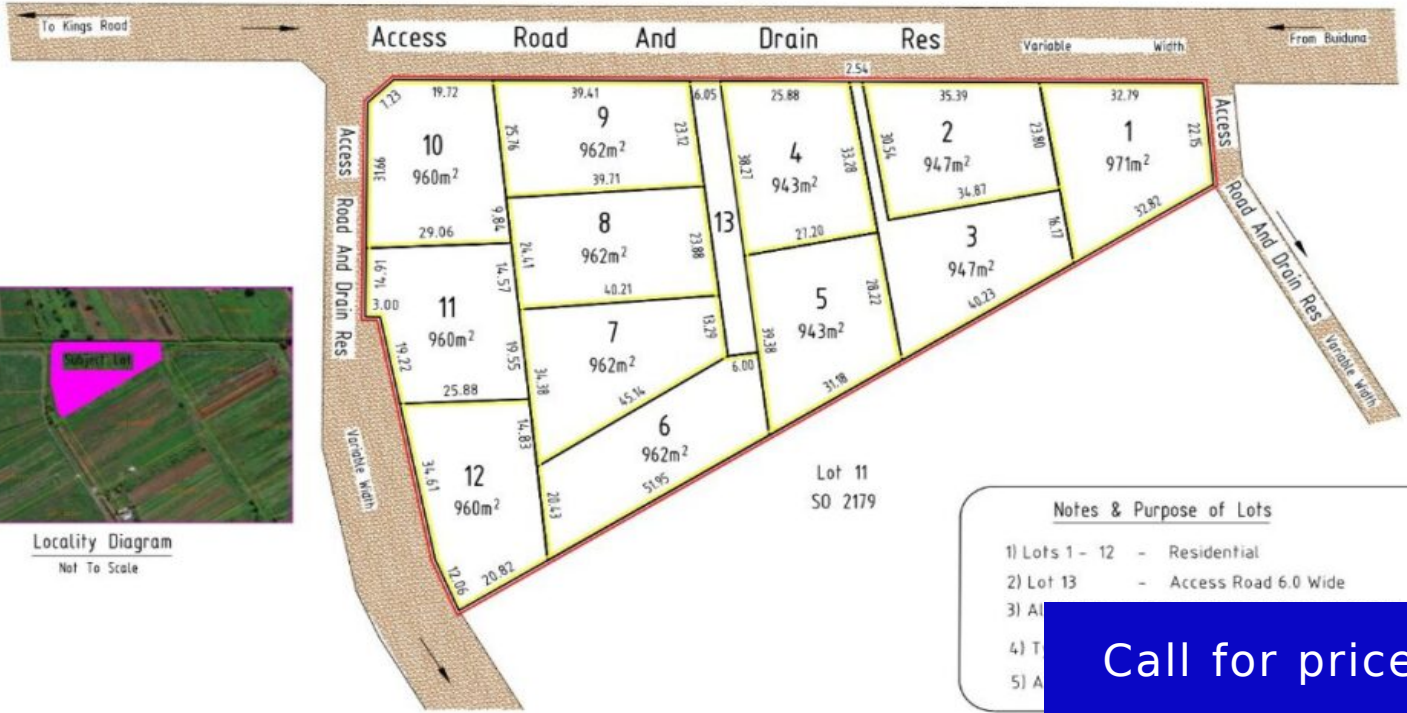

RESIDENTIAL LOTS AVAILABLE IN NAUSORI

https://www.blueray.com.fj

Lakena Irrigation Rd, Nausori

Call for price

We are pleased to present a limited opportunity for 12 premium residential lots under Crown Lease tenure, ideally located in Nausori. Key Highlights: ✓ Limited Release - Only 12 Residential Lots Available ✓ Secure Crown Lease Tenure ✓ Prime Location within the growing Nausori area ✓ Ideal for Family Homes or Long-Term Investment ✓ Excellent Potential for Capital Growth ✓ Peaceful [...]

- Residential Land
- For Sale
- Available

Vishal Bir
+6799992037

Basics

Call us now

Phone: +6799996786
 Email: info@blueray.com.fj
 Address: Allmake Complex, Nasinu, Fiji

Property ID: S 001 26

Land Lease Type: Crown Lease

Status: Available

Category: For Sale

Type: Residential Land

Area sqm: 943

Call us now

Phone: +6799996786

Email: info@blueray.com.fj

Address: Allmake Complex, Nasinu, Fiji