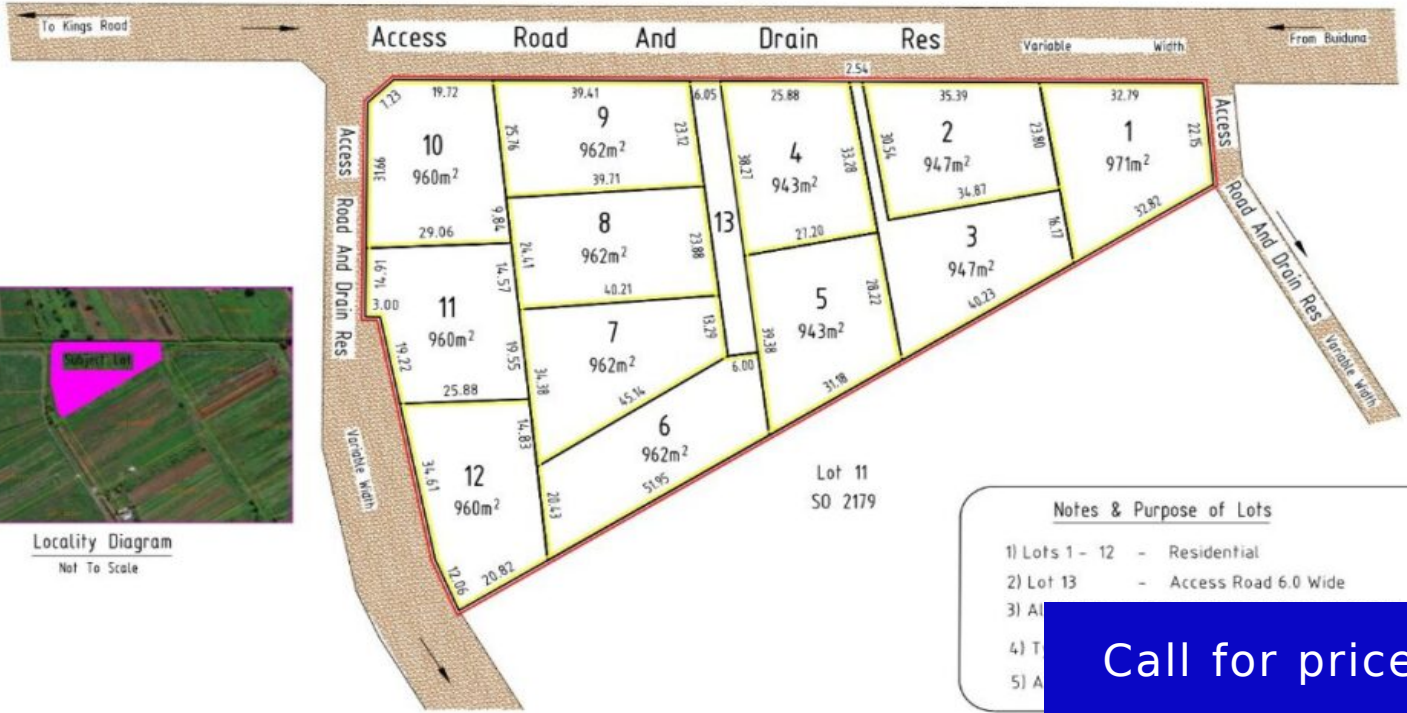

# RESIDENTIAL LOTS AVAILABLE IN NAUSORI

<https://www.blueray.com.fj>

Lakena Irrigation Rd, Nausori

**Notes & Purpose of Lots**

- 1) Lots 1 - 12 - Residential
- 2) Lot 13 - Access Road 6.0 Wide
- 3) A
- 4) T
- 5) A

**Call for price**

We are pleased to present a limited opportunity for 12 premium residential lots under Crown Lease tenure, ideally located in Nausori. Key Highlights: ✓ Limited Release - Only 12 Residential Lots Available ✓ Secure Crown Lease Tenure ✓ Prime Location within the growing Nausori area ✓ Ideal for Family Homes or Long-Term Investment ✓ Excellent Potential for Capital Growth ✓ Peaceful [...]

**Category:** For Sale

**Type:** Residential Land

**Area sqm:** 943